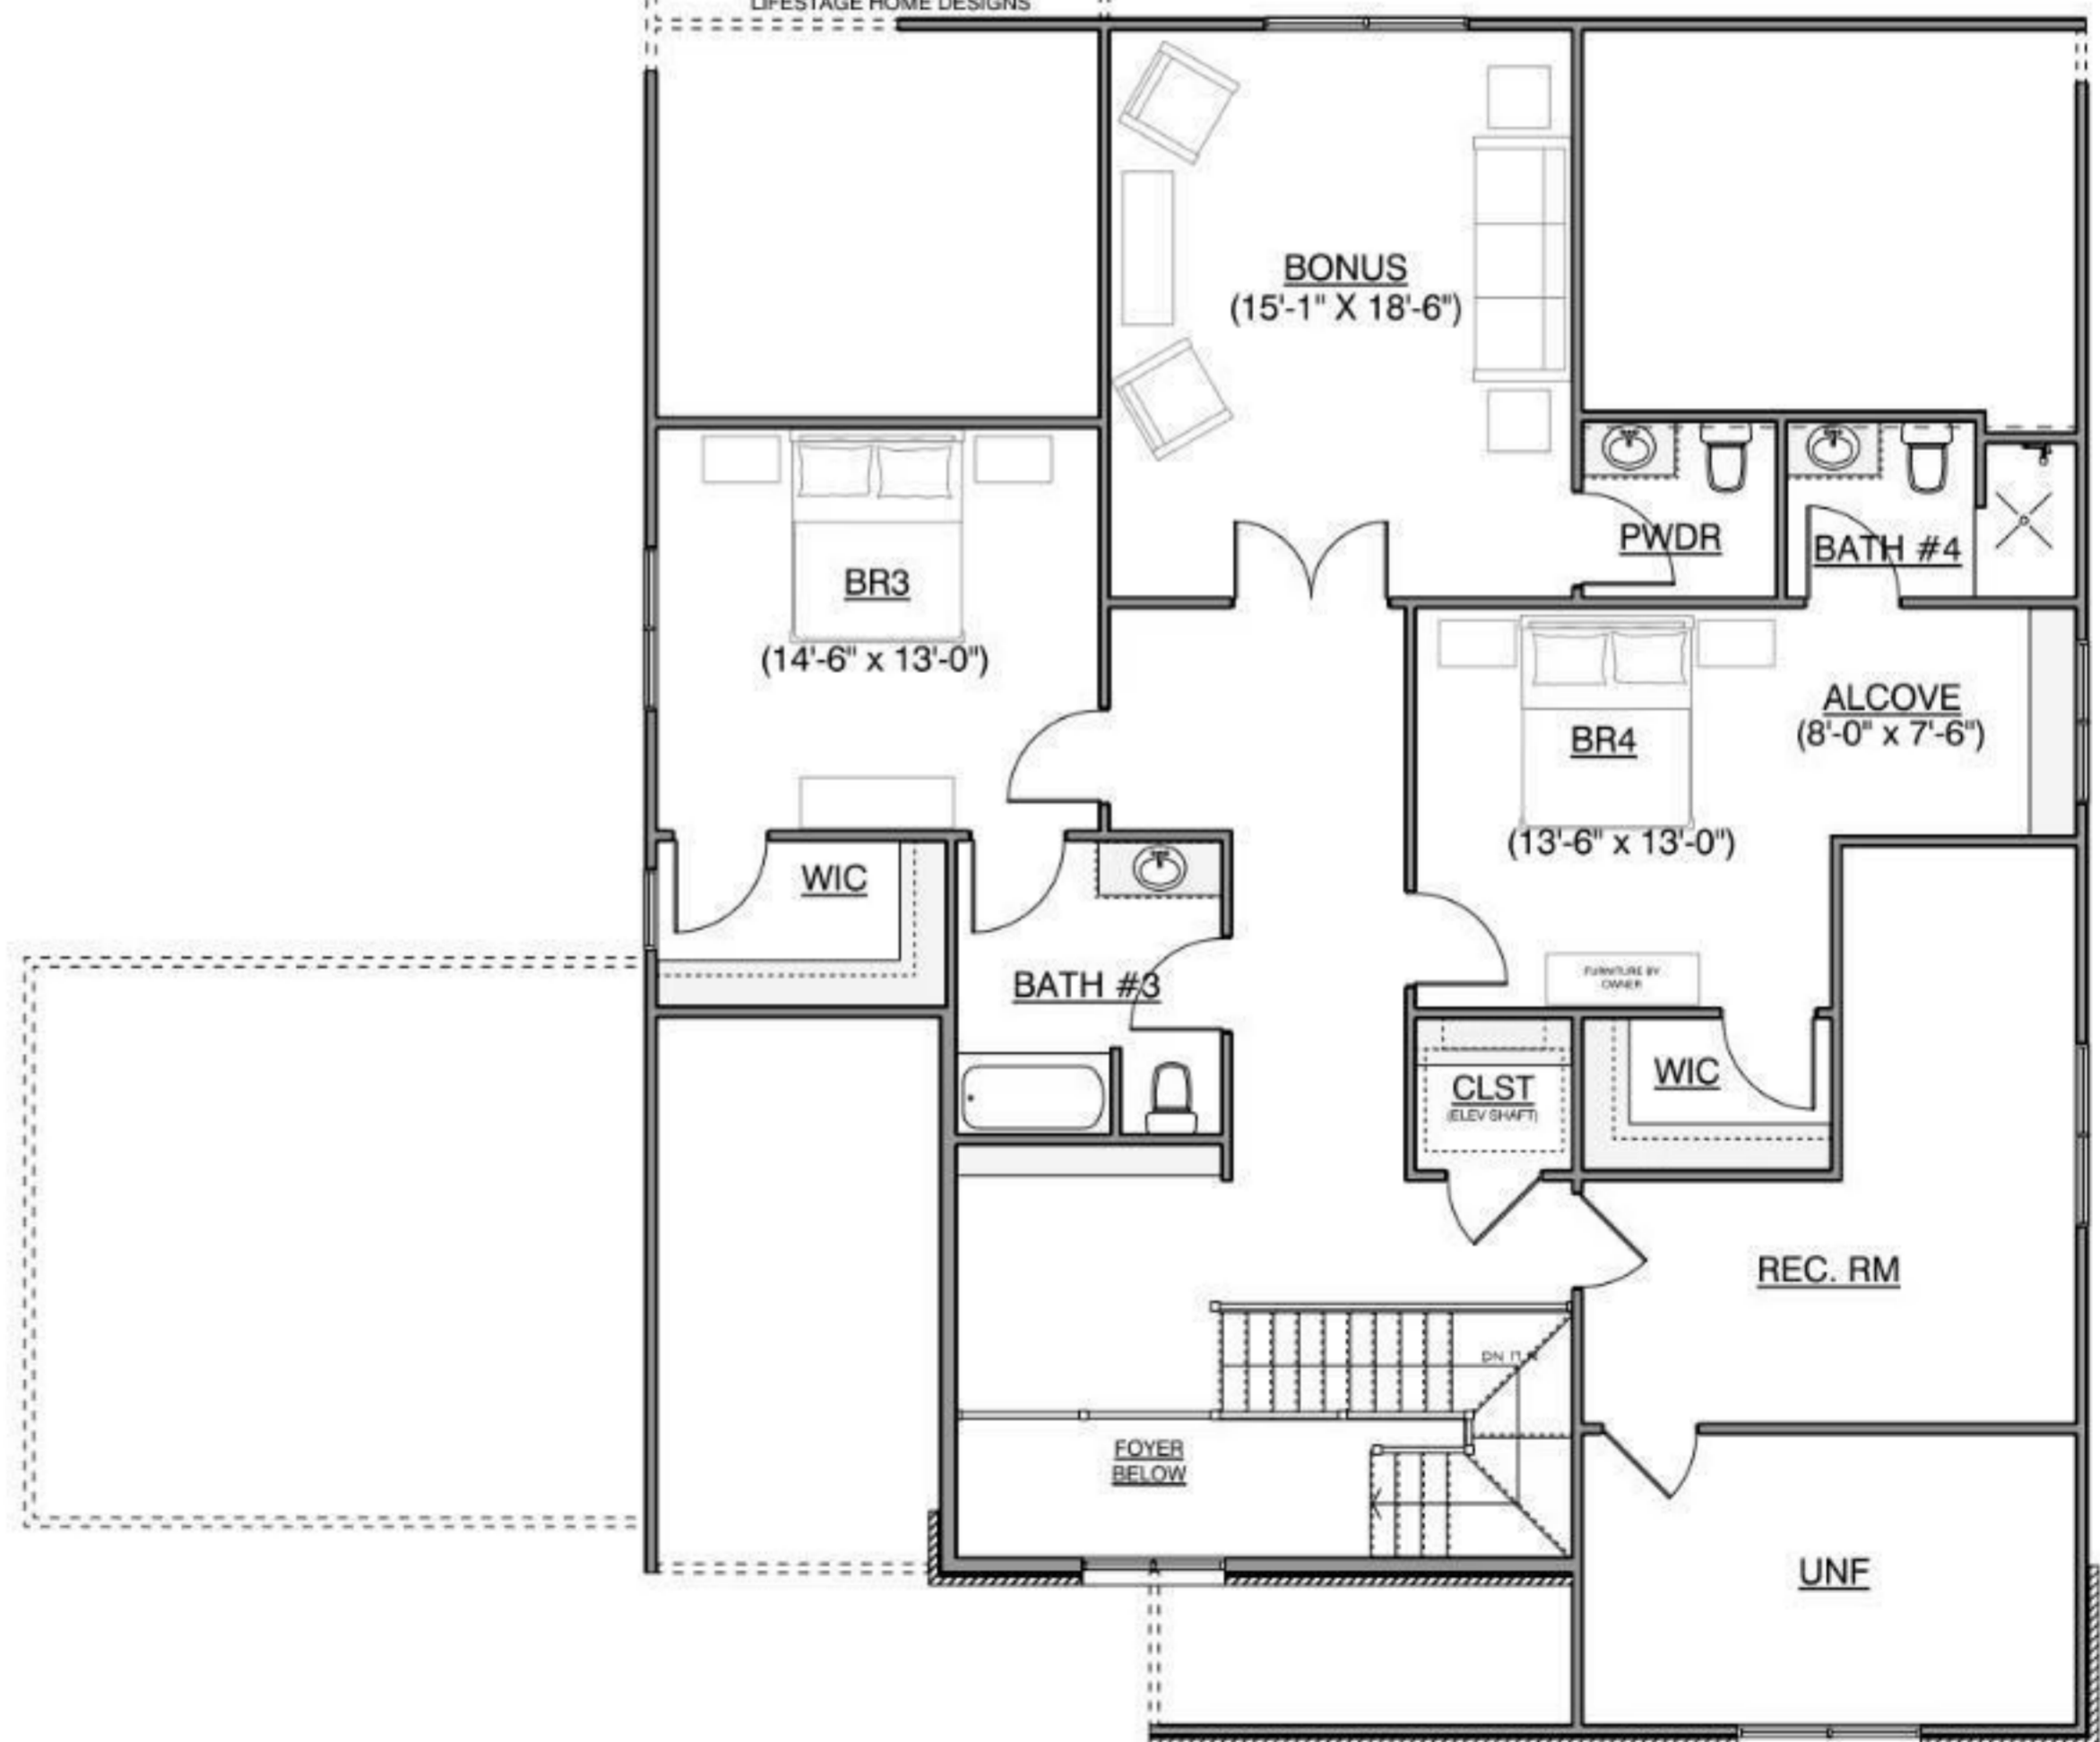

COPYRIGHT © 2026
LIFESTAGE HOME DESIGNS

3 CAR GARAGE
(37'-3" x 21'-3")

MOTOR COURT

P' COCHERE
(17'-3" x 19'-8")

COPYRIGHT © 2026
LIFESTAGE HOME DESIGNS

2ND FLOOR